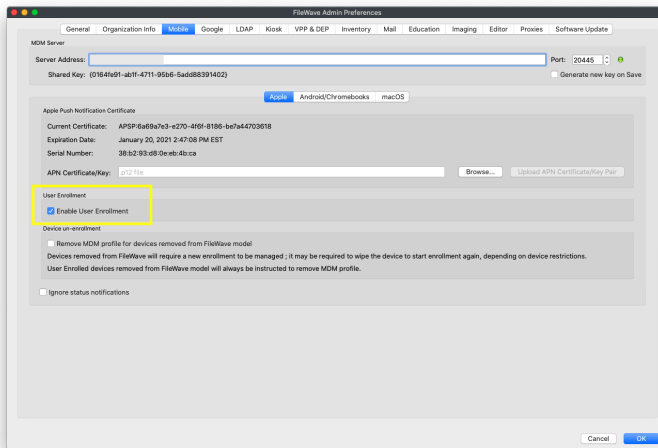

# - iOS BYOD User Enrollment (v14+)

FileWave 14(+) BYOD

/

iPhone BYOD

BYOD FileWave []

[iOS ...]

<https://my.server.address:20443/ios/byod>

BYOD BYOD DEP BYOD Apple School Apple Business Manager Apple ID