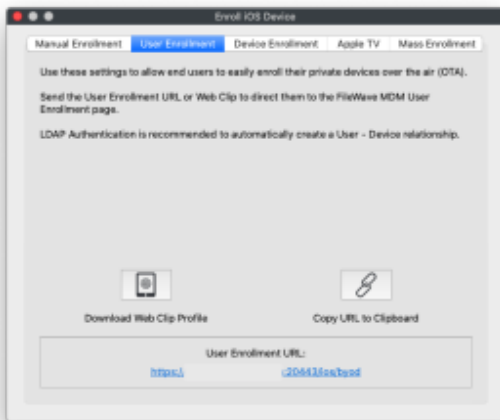

# - iOS BYOD User Enrollment (v14+)

FileWave 14(+) BYOD

/

iPhone BYOD

BYOD FileWave []

[iOS ...]

<https://my.server.address:20443/ios/byod>

BYOD BYOD DEP BYOD Apple School Apple Business Manager Apple ID